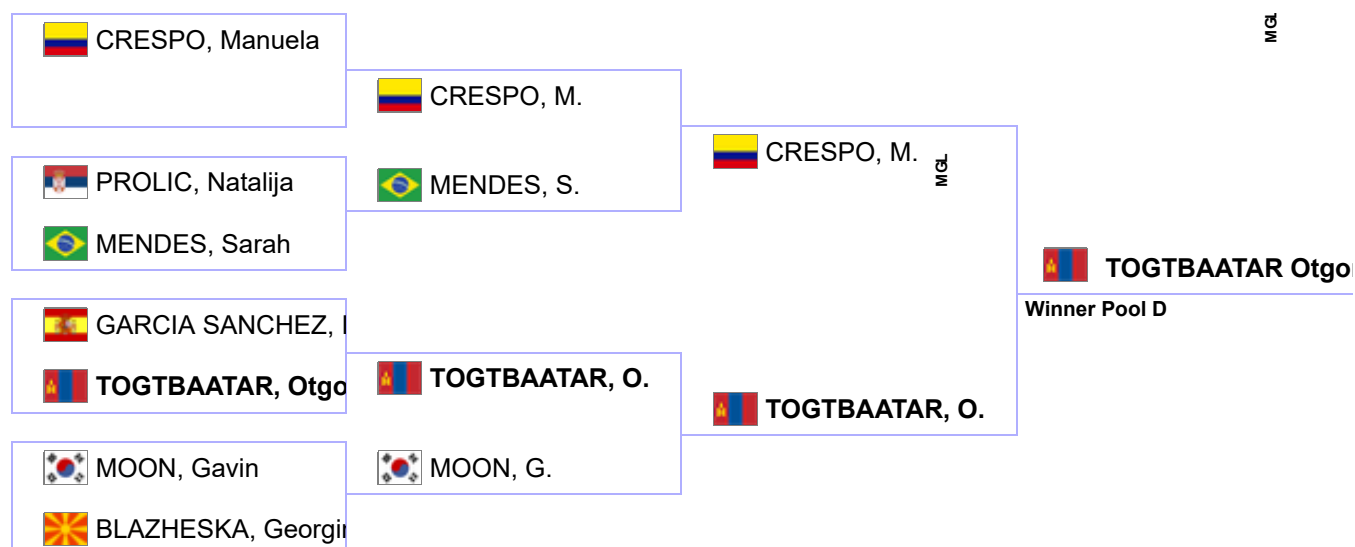

Pool A -44 kg

Pool B -44 kg

Pool C -44 kg

Pool D -44 kg

Repechage -44 kg

Finals -44 kg