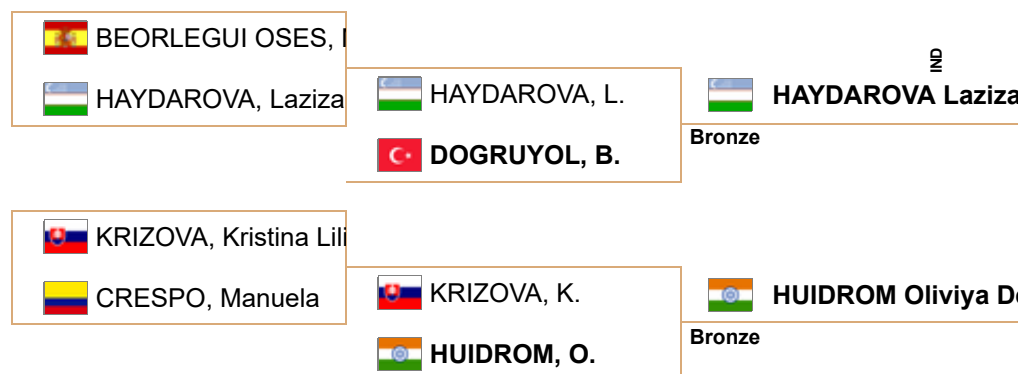

Pool A -44 kg

Pool B -44 kg

Pool C -44 kg

Pool D -44 kg

Repechage -44 kg

Finals -44 kg