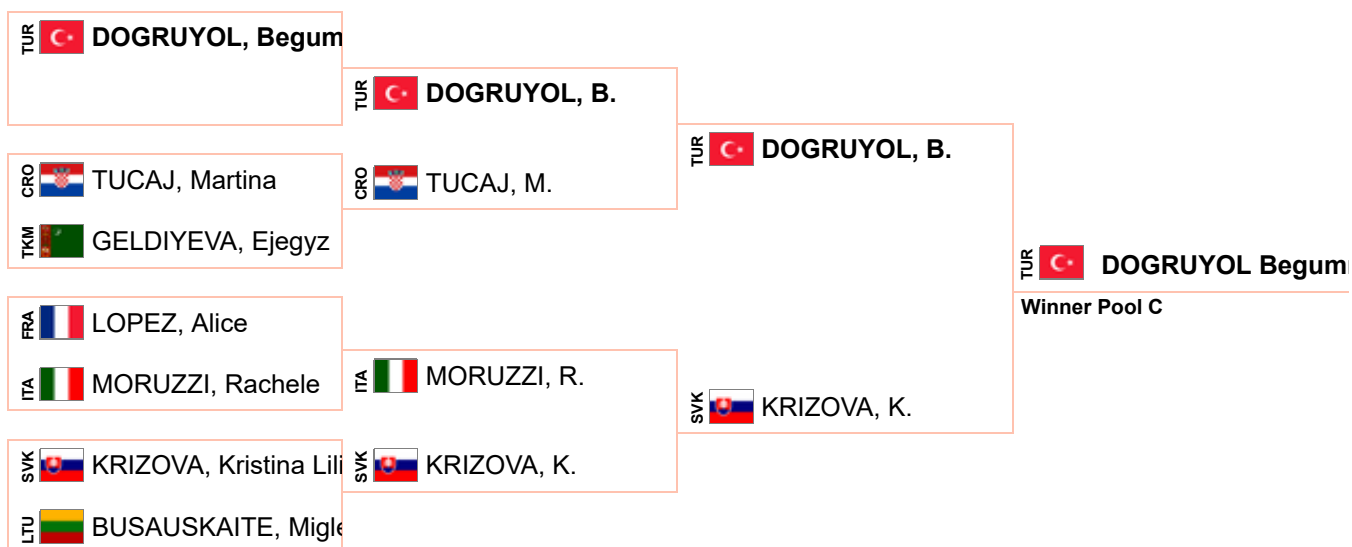

Pool A -44 kg

Pool B -44 kg

Pool C -44 kg

Pool D -44 kg

Repechage -44 kg

Finals -44 kg