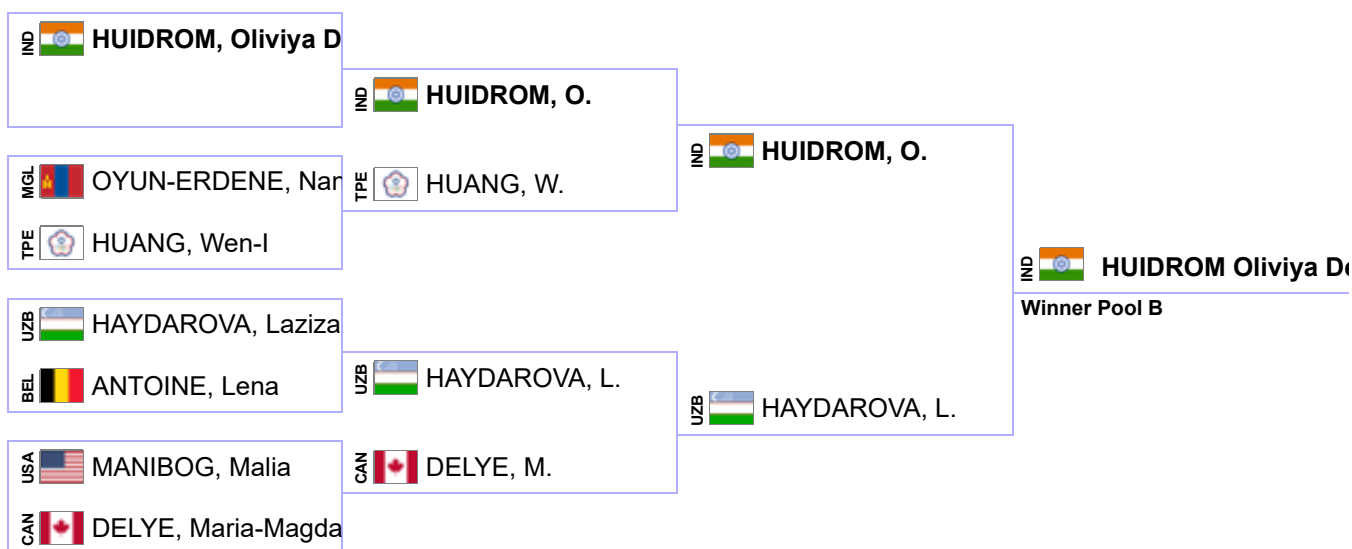

Pool A -44 kg

Pool B -44 kg

Pool C -44 kg

Pool D -44 kg

Repechage -44 kg

Finals -44 kg