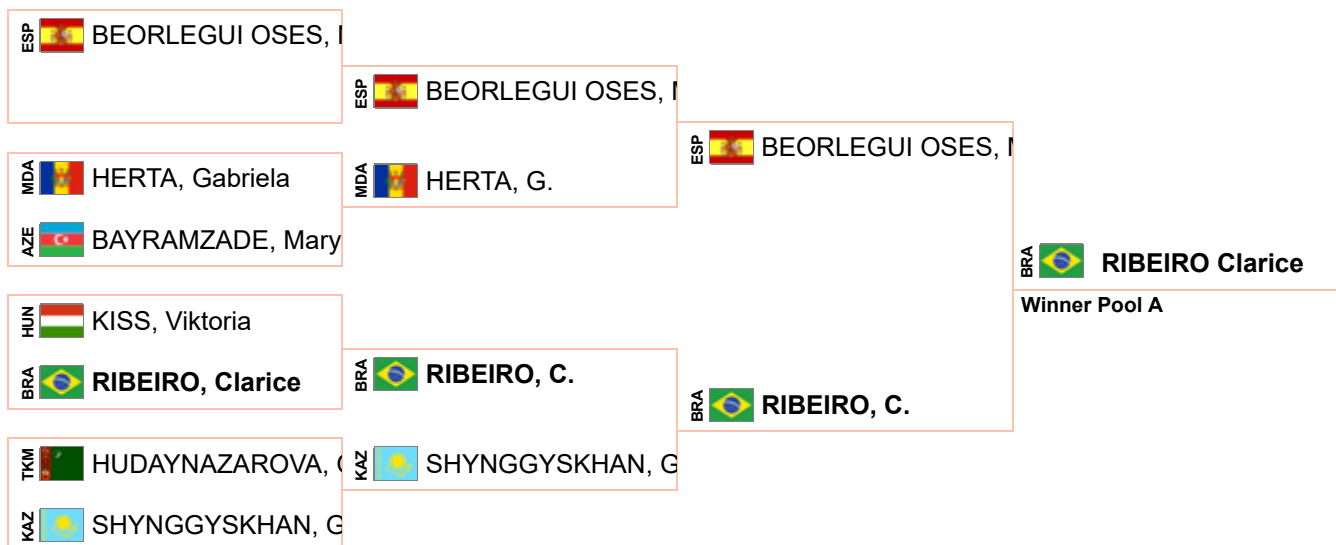

Pool A -44 kg

Pool B -44 kg

Pool C -44 kg

Pool D -44 kg

Repechage -44 kg

Finals -44 kg